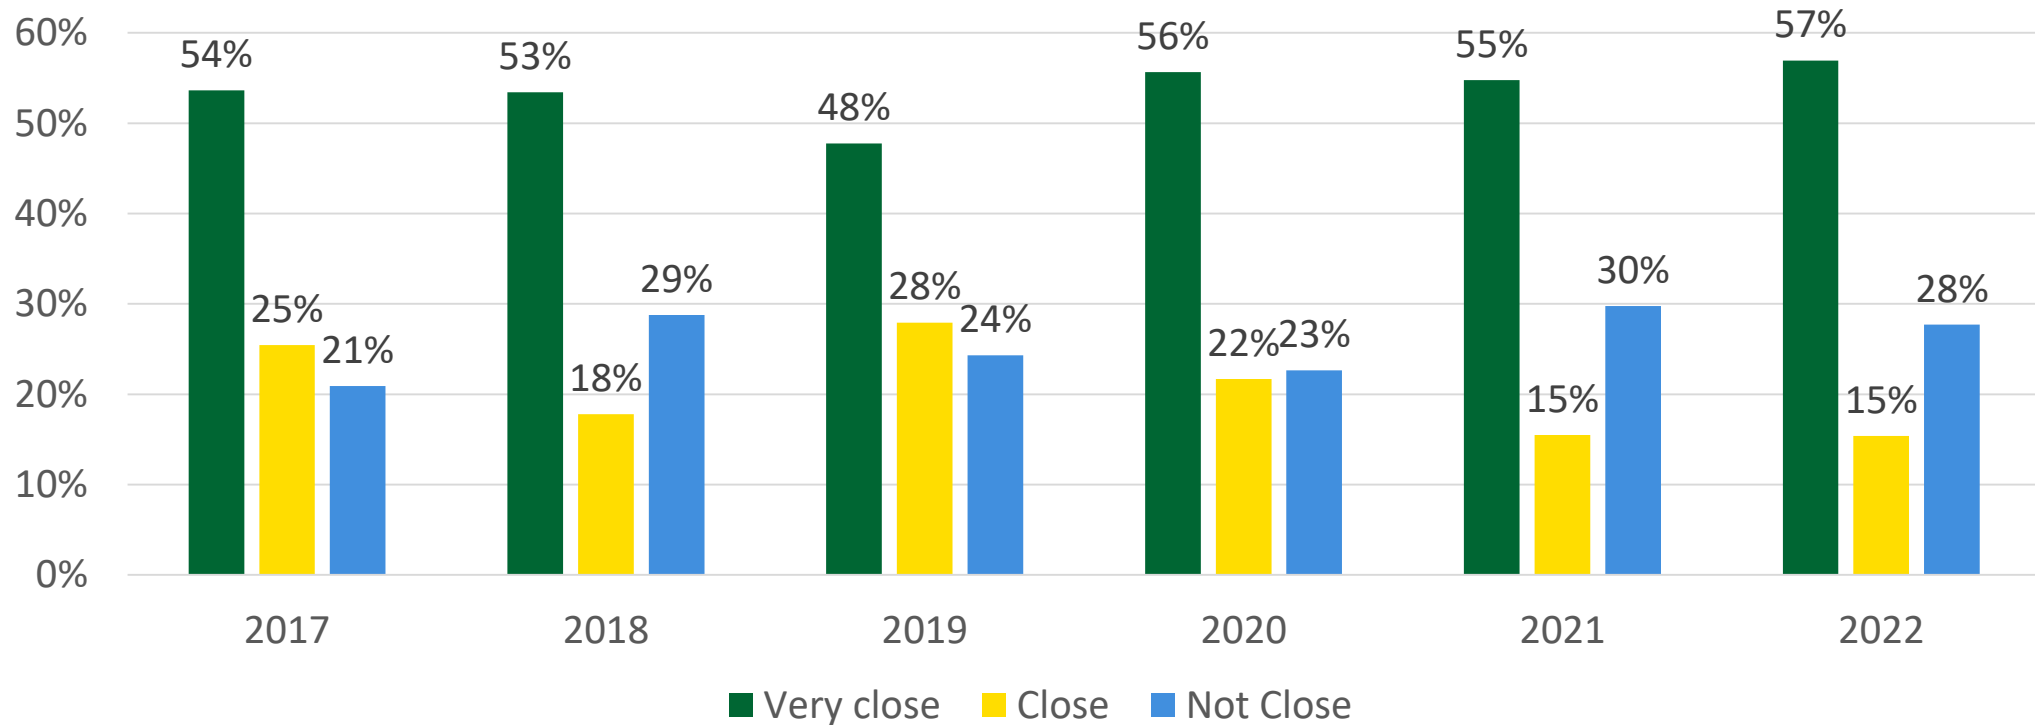

A majority of students are employed in the field of their coursework – however, the proportion of students employed outside of their field is generally increasing

How closely related to your field of study is your current job?