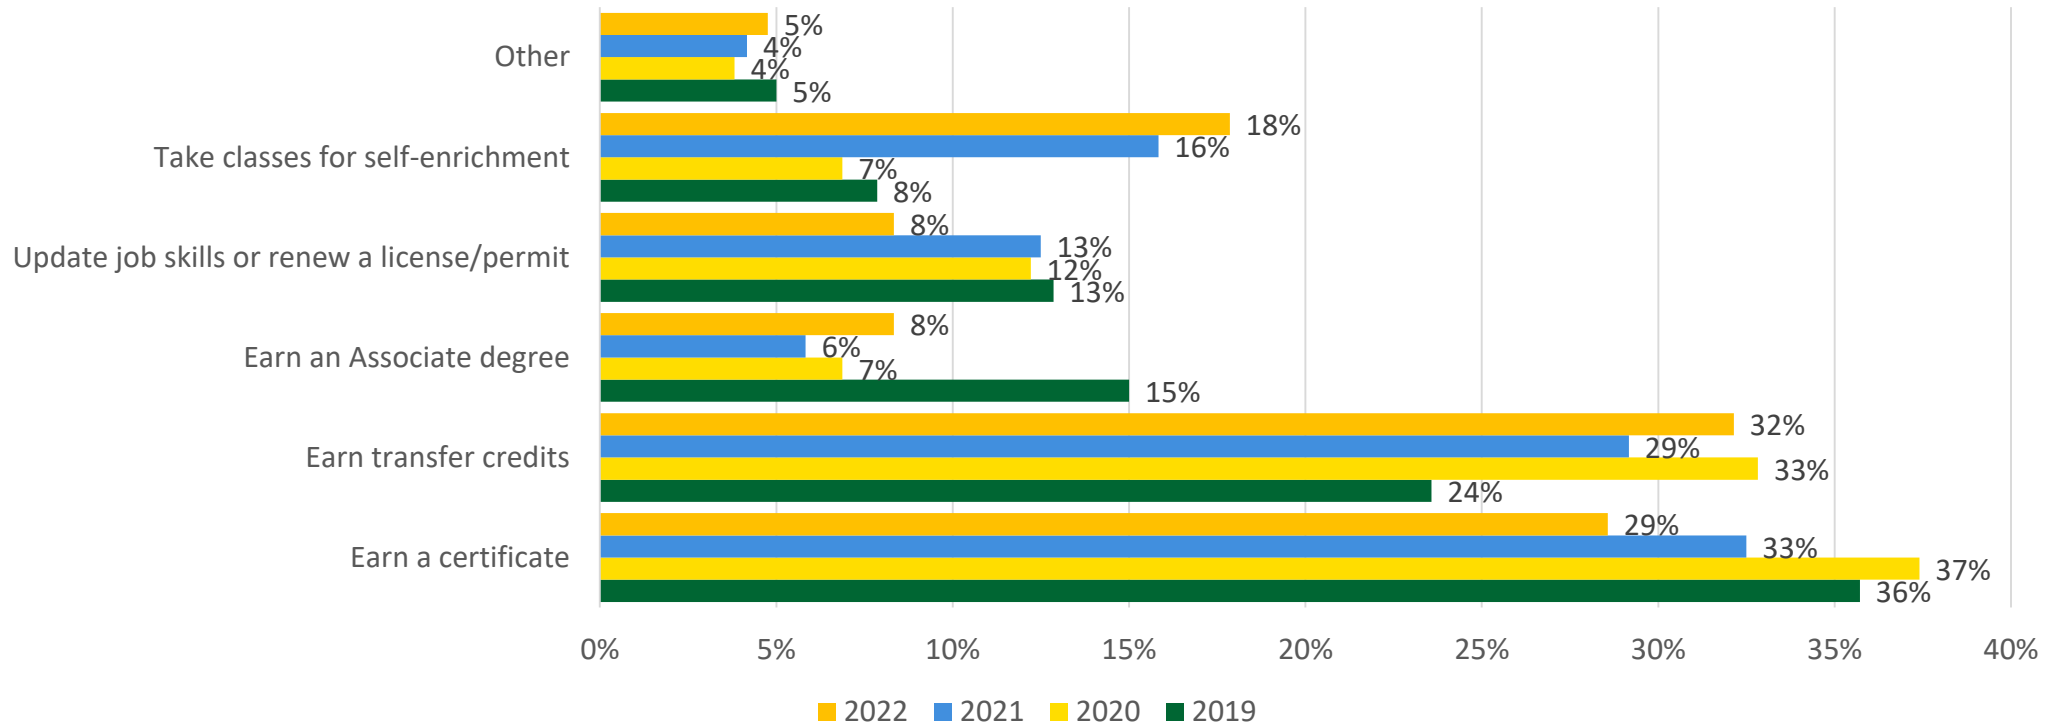

Since the expansion of online delivery of courses there has been an increase in students taking CE classes for self-enrichment and a decline in pursuing certificates

What was the one PRIMARY reason you studied at Cañada College?