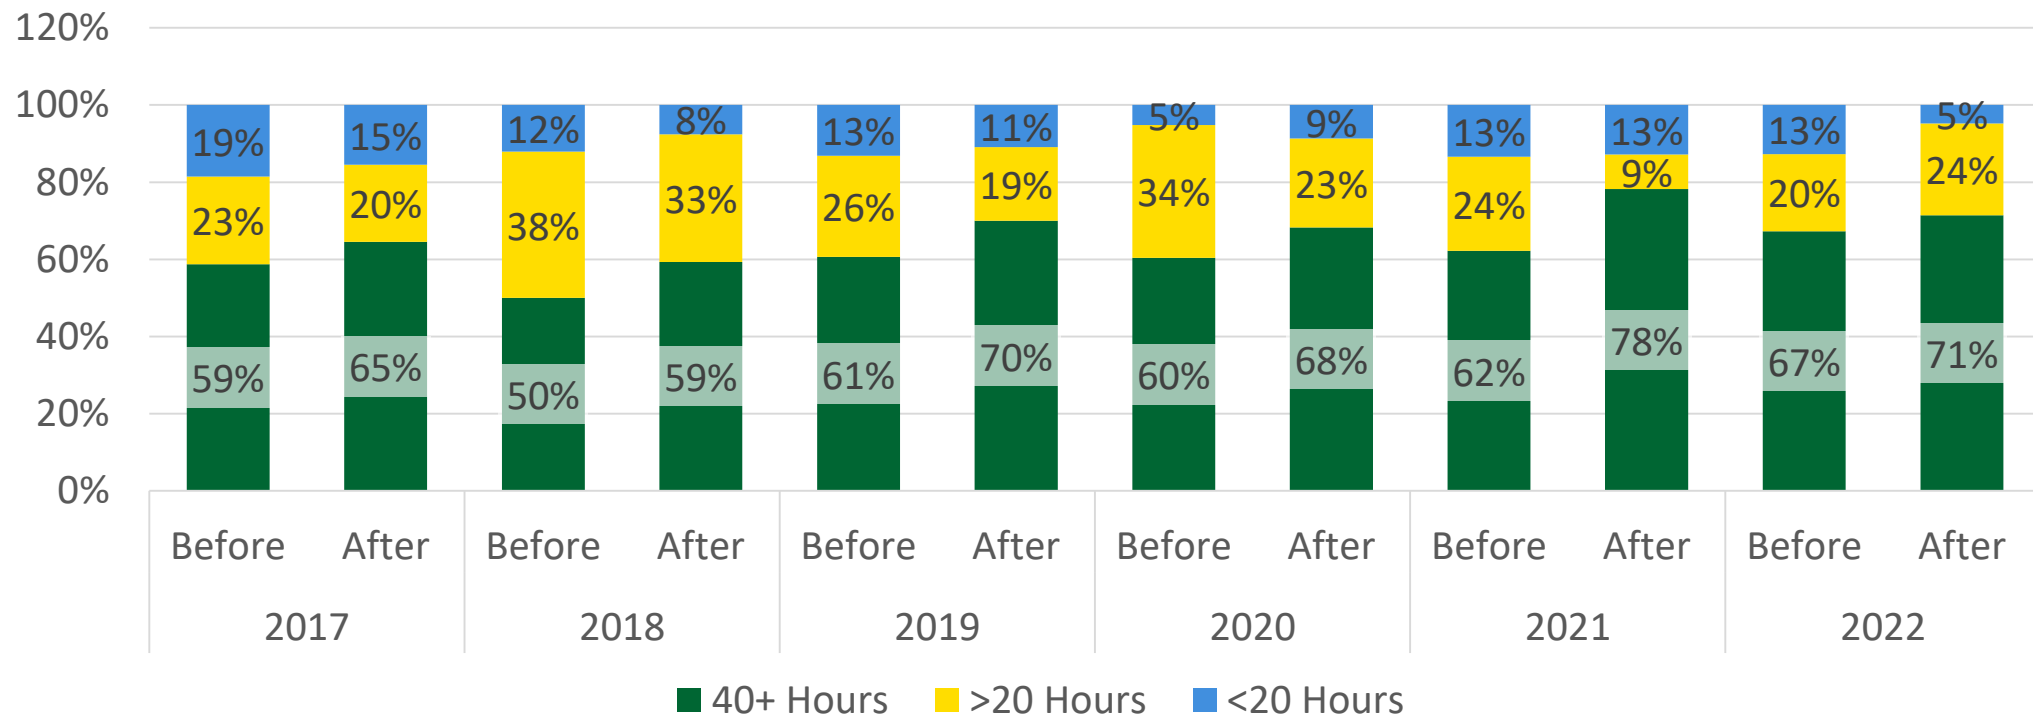

In general students are coming to CAN with a higher rate of full time employment and they continue to have a higher rate of full time employment after finishing their coursework

Before and After Coursework Employment hours