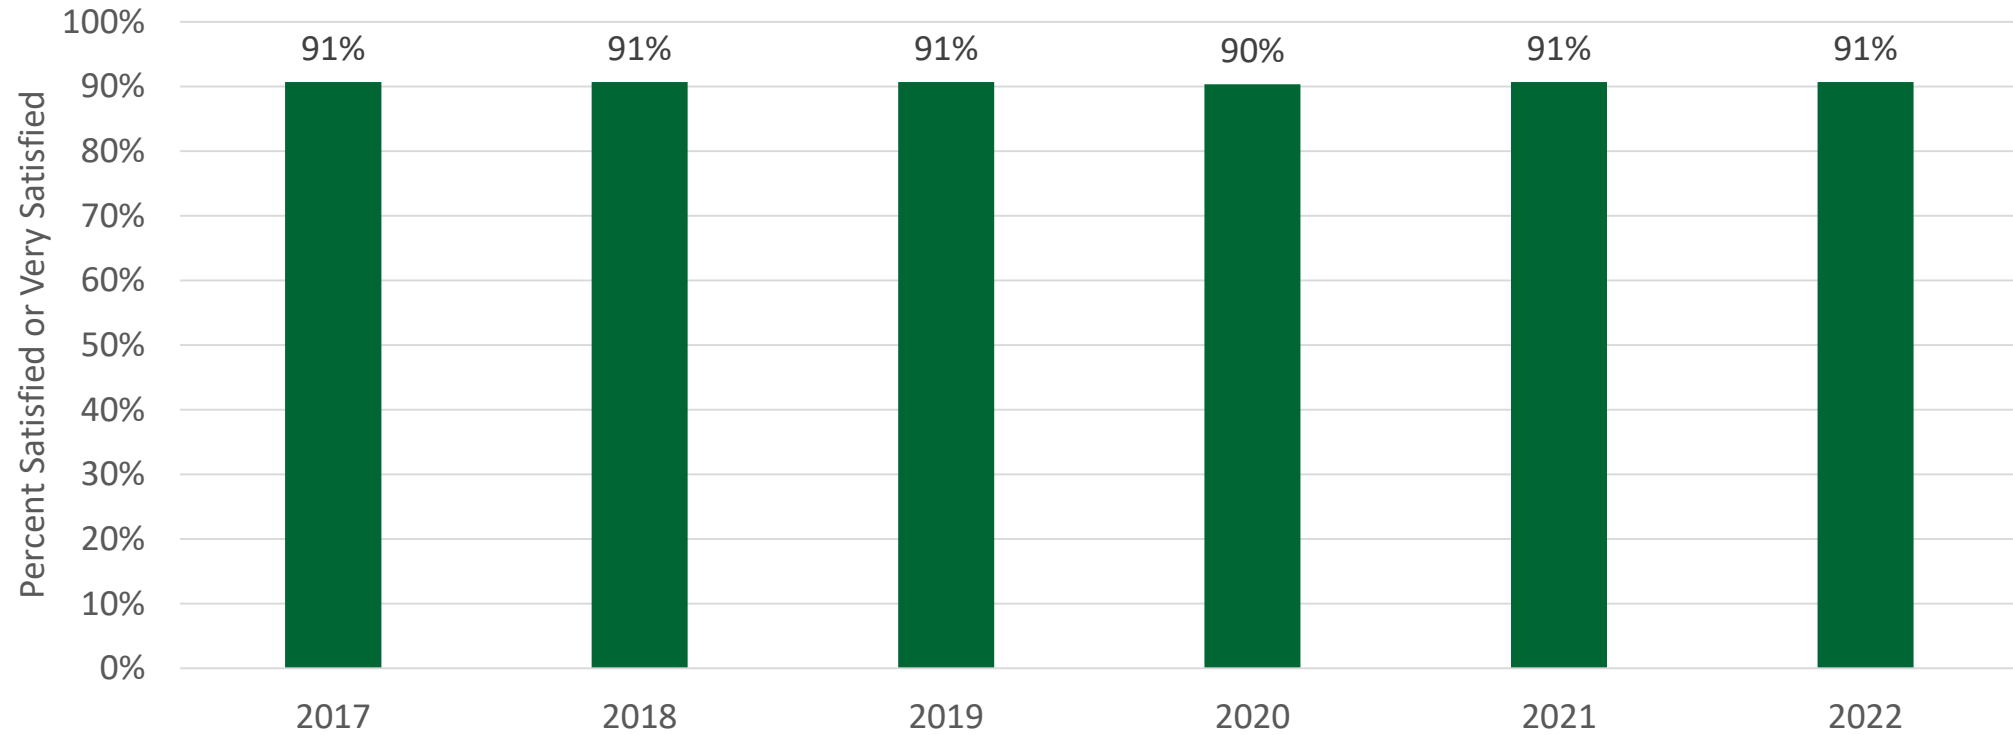

CTEOS RESULTS

2017 – 2022 Surveys

Satisfaction with Cañada's training is consistently high

How satisfied are you with the education and training you received at Cañada College?

Since the expansion of online delivery of courses there has been an increase in students taking CE classes for self-enrichment and a decline in pursuing certificates

The vast majority of transfers are going to four-year colleges

Of those who transferred, was this a two-year or four-year college or university?

Our career services are not being widely utilized by CE students and usage is decreasing over time